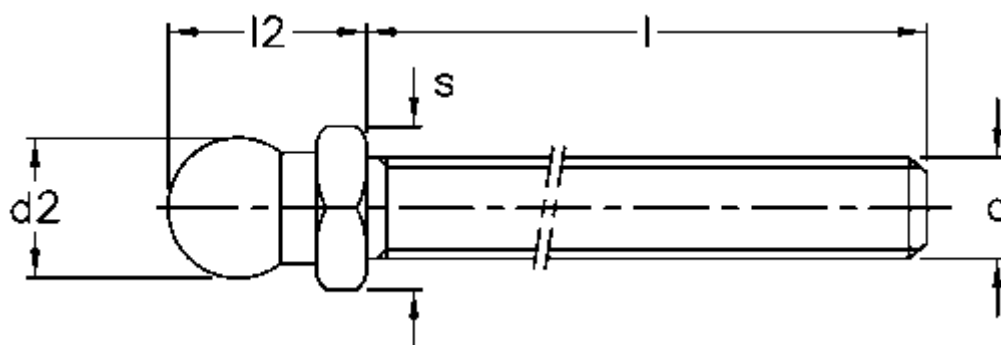

Article number: 2310302881

Description: E+G Threaded stem, Zinc-plated steel
SM-24-M24x198

Measures

$d = M24$

$d_2 = 23.9$

$l = 198$

$l_2 = 37$

$s = 24$